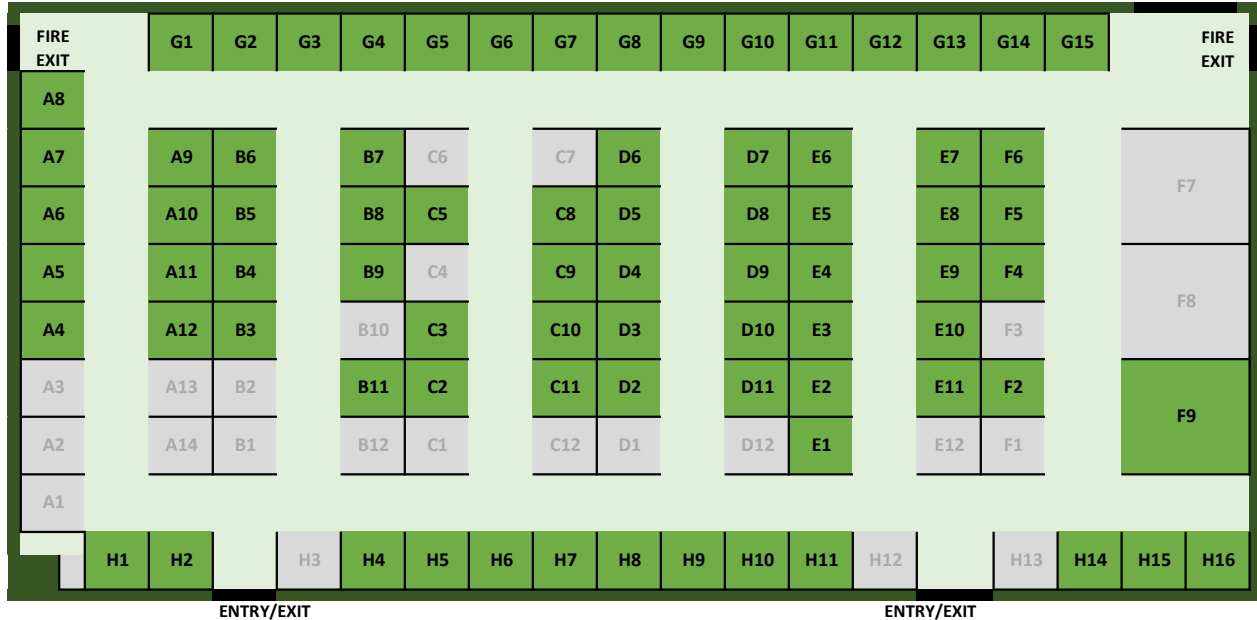

ALASKA FARM & GARDEN SHOW

February 1st & 2nd, 2025

TURF FIELD VENDOR BOOTHS

FREIGHT DOOR

VENDOR LIST

Updated: 10/22/2024

A1 - Power Full Effects
A2 - Craig Taylor Equipment Com
A3 - Craig Taylor Equipment Com
A4
A5
A6
A7
A8
A9
A10
A11
A12
A13 - Bushes Bunches Greenhouse
A14 - Bushes Bunches Greenhouse

G1
G2
G3
G4
G5
G6
G7
G8
G9
G10
G11
G12
G13
G14
G15

B1 - Bushes Bunches Greenhouse
B2 - Bushes Bunches Greenhouse
B3
B4
B5
B6
B7
B8
B9
B10 - Nyx Nutrition LLC
B11
B12 - Alaska Rhodiola

D1 - Cutco Cutlery
D2
D3
D4
D5
D6
D7
D8
D9
D10
D11
D12 - Alaska Spiritwear