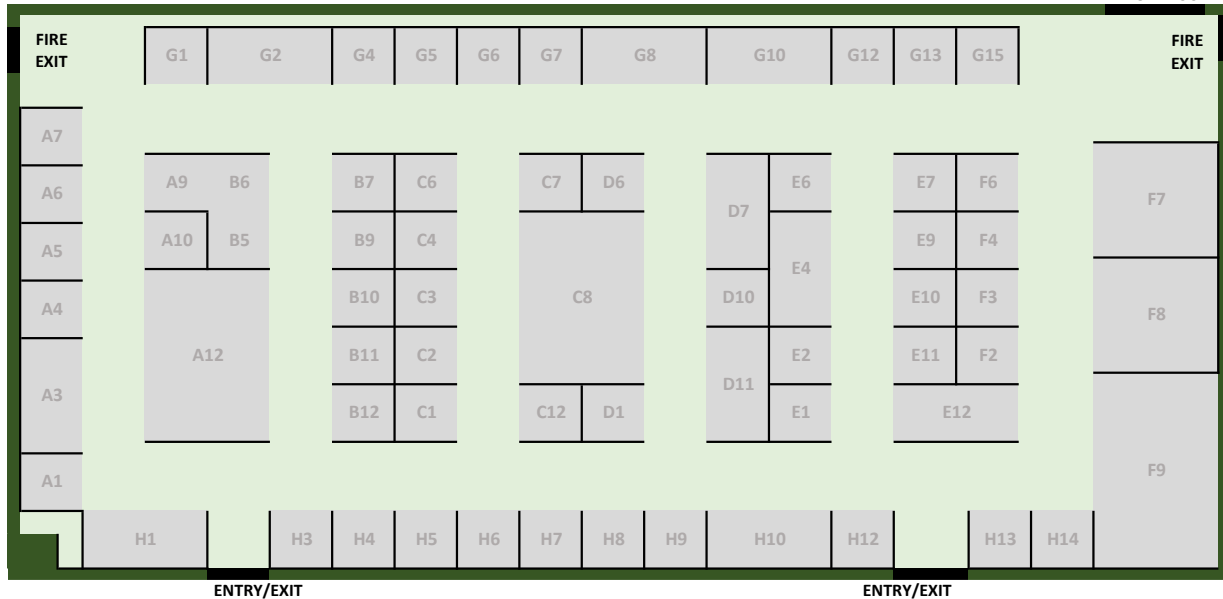

ALASKA FARM & GARDEN SHOW

February 1st & 2nd, 2025

TURF FIELD VENDOR BOOTHS

VENDOR LIST

Updated: 1/31/2025

A1 - Power Full Effects
A3 - Arctic Chicken Coops
A4 - First Colony Farms Alaska
A5 - Legendary Homes
A6 - Leather Peony
A7 - Wholy Living LLC Dana Mae's
A9 - Northern Lights Armory
A10 - Silvertip Design & Gifts
A12 - Pioneer Equipment Inc.
A13 - Pioneer Equipment Inc.
A14 - Pioneer Equipment Inc.